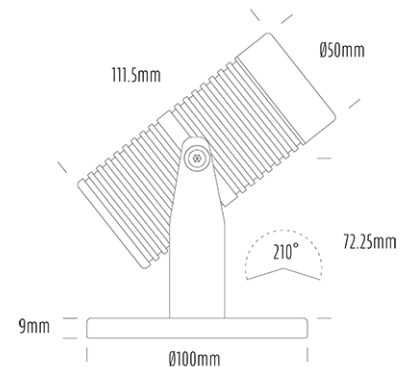

Pond Light

SPECIFICATIONS

Product Code	AQL-540
Family	Phoenix
Construction Material	Solid Cast Brass
Cable	5m Aqualux 2-Core Silicone / PTFE Cable
IP Rating	IP68
Warranty	5 Year Aqualux Warranty

CONFIGURED OPTIONS

Variant Code	AQL-540-B2D007RD25S
Body Colour	Black
Control Gear	24VAC Triac Dimmable
Rated Power	7W
Nominal Lumens	280 lm
CCT / Colour	Red 630nm
Optical	25
CRI	00
Other	5m Aqualux Cable
Dimming	Yes, TRIAC Primary Side