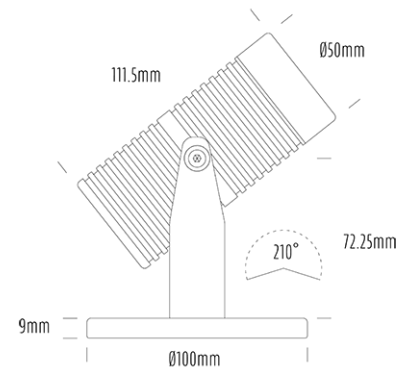

Pond Light

SPECIFICATIONS

Product Code	AQL-540
Family	Phoenix
Construction Material	Solid Cast Brass
Cable	5m Aqualux 2-Core Silicone / PTFE Cable
IP Rating	IP68
Warranty	5 Year Aqualux Warranty

CONFIGURED OPTIONS

Variant Code	AQL-540-B2D007RD10S
Body Colour	Black
Control Gear	24VAC Triac Dimmable
Rated Power	7W
Nominal Lumens	280 lm
CCT / Colour	Red 630nm
Optical	10
CRI	00
Other	5m Aqualux Cable
Dimming	Yes, TRIAC Primary Side