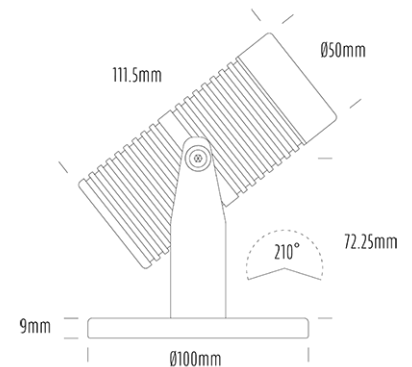

## SPECIFICATIONS

Product Code	AQL-540
Family	Phoenix
Construction Material	Solid Cast Brass
Cable	5m Aqualux 2-Core Silicone / PTFE Cable
IP Rating	IP68
Warranty	5 Year Aqualux Warranty

## CONFIGURED OPTIONS

Variant Code	AQL-540-B2D007BUDFS
Body Colour	Black
Control Gear	24VAC Triac Dimmable
Rated Power	7W
Nominal Lumens	160 lm
CCT / Colour	Blue 470nm
Optical	DF
CRI	00
Other	5m Aqualux Cable
Dimming	Yes, TRIAC Primary Side