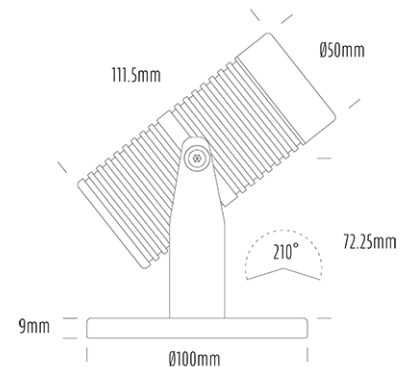

Pond Light

SPECIFICATIONS

Product Code	AQL-540
Family	Phoenix
Construction Material	Solid Cast Brass
Cable	5m Aqualux 2-Core Silicone / PTFE Cable
IP Rating	IP68
Warranty	5 Year Aqualux Warranty

CONFIGURED OPTIONS

Variant Code	AQL-540-B2D007BU10S
Body Colour	Black
Control Gear	24VAC Triac Dimmable
Rated Power	7W
Nominal Lumens	160 lm
CCT / Colour	Blue 470nm
Optical	10
CRI	00
Other	5m Aqualux Cable
Dimming	Yes, TRIAC Primary Side