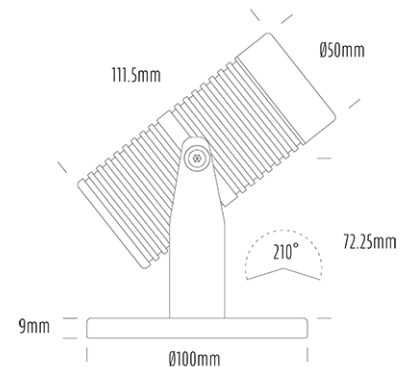

Pond Light

SPECIFICATIONS

Product Code	AQL-540
Family	Phoenix
Construction Material	Solid Cast Brass
Cable	5m Aqualux 2-Core Silicone / PTFE Cable
IP Rating	IP68
Warranty	5 Year Aqualux Warranty

CONFIGURED OPTIONS

Variant Code	AQL-540-B2D007AMDFS
Body Colour	Black
Control Gear	24VAC Triac Dimmable
Rated Power	7W
Nominal Lumens	320 lm
CCT / Colour	Amber 585nm
Optical	DF
CRI	00
Other	5m Aqualux Cable
Dimming	Yes, TRIAC Primary Side