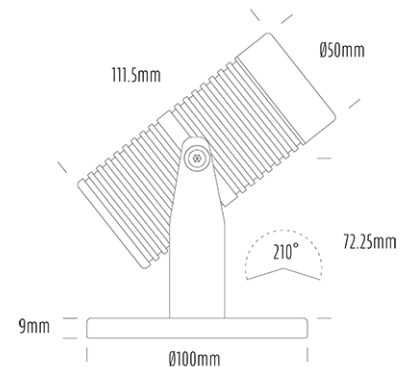

## SPECIFICATIONS

Product Code	AQL-540
Family	Phoenix
Construction Material	Solid Cast Brass
Cable	5m Aqualux 2-Core Silicone / PTFE Cable
IP Rating	IP68
Warranty	5 Year Aqualux Warranty

## CONFIGURED OPTIONS

Variant Code	AQL-540-B2D007AM40S
Body Colour	Black
Control Gear	24VAC Triac Dimmable
Rated Power	7W
Nominal Lumens	320 lm
CCT / Colour	Amber 585nm
Optical	40
CRI	00
Other	5m Aqualux Cable
Dimming	Yes, TRIAC Primary Side