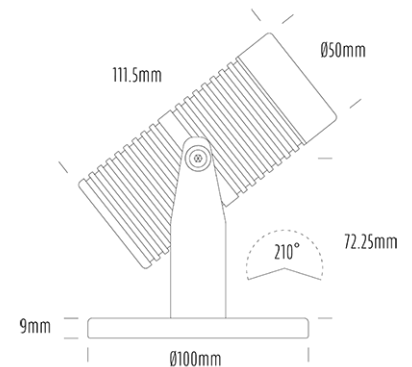

Pond Light

SPECIFICATIONS

Product Code	AQL-540
Family	Phoenix
Construction Material	Solid Cast Brass
Cable	5m Aqualux 2-Core Silicone / PTFE Cable
IP Rating	IP68
Warranty	5 Year Aqualux Warranty

CONFIGURED OPTIONS

Variant Code	AQL-540-B1X007RDDFS
Body Colour	Brushed Chrome
Control Gear	12~24V AC / 24V DC
Rated Power	7W
Nominal Lumens	280 lm
CCT / Colour	Red 630nm
Optical	DF
CRI	00
Other	5m Aqualux Cable
Dimming	Optional 10V PWM (DC)