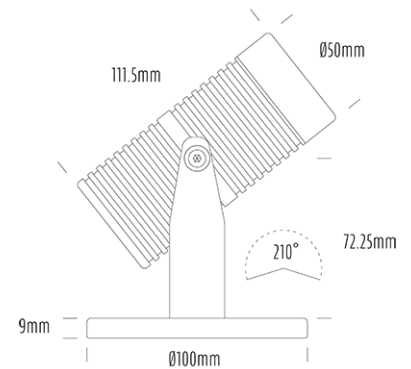

## SPECIFICATIONS

Product Code	AQL-540
Family	Phoenix
Construction Material	Solid Cast Brass
Cable	5m Aqualux 2-Core Silicone / PTFE Cable
IP Rating	IP68
Warranty	5 Year Aqualux Warranty

## CONFIGURED OPTIONS

Variant Code	AQL-540-B1X007RD10S
Body Colour	Brushed Chrome
Control Gear	12~24V AC / 24V DC
Rated Power	7W
Nominal Lumens	280 lm
CCT / Colour	Red 630nm
Optical	10
CRI	00
Other	5m Aqualux Cable
Dimming	Optional 10V PWM (DC)