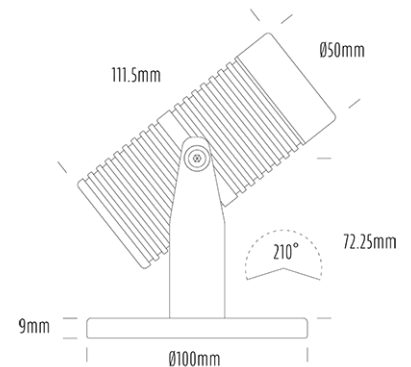

Pond Light

SPECIFICATIONS

Product Code	AQL-540
Family	Phoenix
Construction Material	Solid Cast Brass
Cable	5m Aqualux 2-Core Silicone / PTFE Cable
IP Rating	IP68
Warranty	5 Year Aqualux Warranty

CONFIGURED OPTIONS

Variant Code	AQL-540-B1X007GN40S
Body Colour	Brushed Chrome
Control Gear	12~24V AC / 24V DC
Rated Power	7W
Nominal Lumens	420 lm
CCT / Colour	Green 530nm
Optical	40
CRI	00
Other	5m Aqualux Cable
Dimming	Optional 10V PWM (DC)