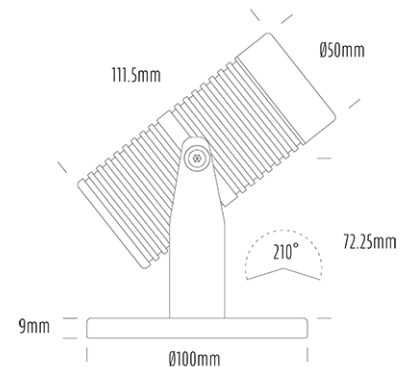

Pond Light

SPECIFICATIONS

Product Code	AQL-540
Family	Phoenix
Construction Material	Solid Cast Brass
Cable	5m Aqualux 2-Core Silicone / PTFE Cable
IP Rating	IP68
Warranty	5 Year Aqualux Warranty

CONFIGURED OPTIONS

Variant Code	AQL-540-B1X007GN25S
Body Colour	Brushed Chrome
Control Gear	12~24V AC / 24V DC
Rated Power	7W
Nominal Lumens	420 lm
CCT / Colour	Green 530nm
Optical	25
CRI	00
Other	5m Aqualux Cable
Dimming	Optional 10V PWM (DC)