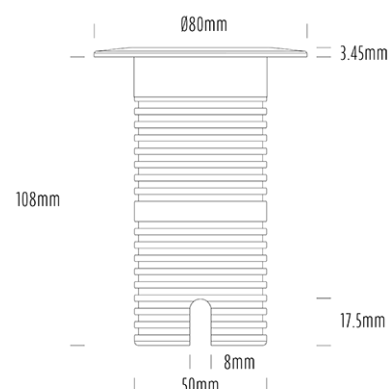

Uplight

SPECIFICATIONS

Product Code	AQL-530
Family	Phoenix
Construction Material	Solid Cast Brass
Cable	1M Aqualux PLUS QuickConnect
IP Rating	IP68
Warranty	5 Year Aqualux Warranty

CONFIGURED OPTIONS

Variant Code	AQL-530-B1D007GNA2Q
Body Colour	Brushed Chrome
Control Gear	24VAC Triac Dimmable
Rated Power	7W
Nominal Lumens	420 lm
CCT / Colour	Green 530nm
Optical	A2
CRI	00
Other	AqualuxPLUS QuickConnect
Dimming	Yes, TRIAC Primary Side

INTRODUCTION

Sharing many of the same components as the AQL-540, the AQL-530 is designed to withstand the worst conditions nature can offer. Solid cast brass with 4 finish options and epoxy encapsulated internals the AQL-530 is suitable for any application that requires the best in reliability and performance.