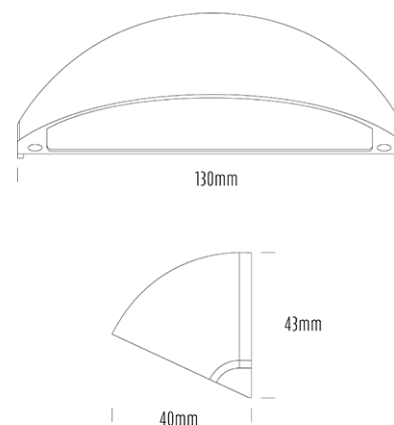

Step Light

SPECIFICATIONS

Product Code	AQL-510
Family	Phoenix
Construction Material	Solid Cast Brass
Cable	900mm Aqualux 2-Core Silicone / PTFE Cable
IP Rating	IP65
Warranty	5 Year Aqualux Warranty

CONFIGURED OPTIONS

Variant Code	AQL-510-B2X00457DFS
Body Colour	Black
Control Gear	12~24V AC / 24V DC
Rated Power	4W
Nominal Lumens	400 lm
CCT / Colour	5700K / 500mA
Optical	DF
CRI	90
Other	1m Aqualux Cable
Dimming	Optional 10V PWM (DC)

INTRODUCTION

Cast brass with 5 finish options the AQL-510 is our most popular LED wall light. Throwing light out at an angle rather than straight down means more light is projected away from the wall rather than down it resulting in more light on the pathway.