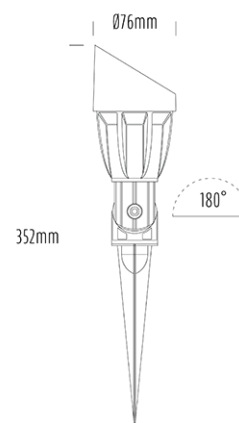

Adjustable Spike Spotlight

SPECIFICATIONS

Product Code	AQL-503
Family	Phoenix
Construction Material	Solid Cast Brass
Cable	900mm Aqualux 2-Core Silicone / PTFE Cable
IP Rating	IP65
Warranty	5 Year Aqualux Warranty

CONFIGURED OPTIONS

Variant Code	AQL-503-B2X0045710Q
Body Colour	Black
Control Gear	12~24V AC / 24V DC
Rated Power	4W
Nominal Lumens	320 lm
CCT / Colour	5700K / 300mA
Optical	10
CRI	80
Other	AqualuxPLUS QuickConnect
Dimming	Optional 10V PWM (DC)

INTRODUCTION

The AQL-503 is one of the most durable and popular fittings available. Cast brass with 4 finish options and with the possibility of drop in MR16 LED globes or integrated CREE LEDs there is a version to suit any design or budget.