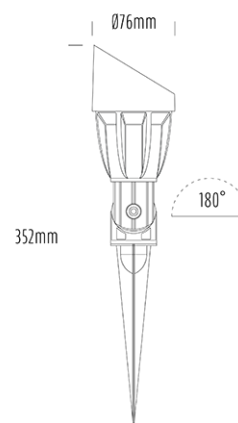

Adjustable Spike Spotlight

SPECIFICATIONS

Product Code	AQL-503
Family	Phoenix
Construction Material	Solid Cast Brass
Cable	900mm Aqualux 2-Core Silicone / PTFE Cable
IP Rating	IP65
Warranty	5 Year Aqualux Warranty

CONFIGURED OPTIONS

Variant Code	AQL-503-B2X0042710Q
Body Colour	Black
Control Gear	12~24V AC / 24V DC
Rated Power	4W
Nominal Lumens	300 lm
CCT / Colour	2700K / 300mA
Optical	10
CRI	90
Other	AqualuxPLUS QuickConnect
Dimming	Optional 10V PWM (DC)

INTRODUCTION

The AQL-503 is one of the most durable and popular fittings available. Cast brass with 4 finish options and with the possibility of drop in MR16 LED globes or integrated CREE LEDs there is a version to suit any design or budget.