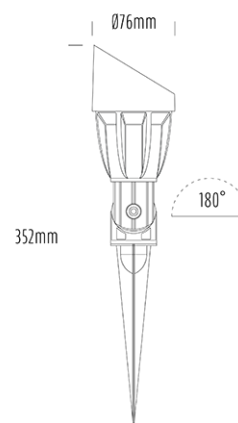

Adjustable Spike Spotlight

SPECIFICATIONS

Product Code	AQL-503
Family	Phoenix
Construction Material	Solid Cast Brass
Cable	900mm Aqualux 2-Core Silicone / PTFE Cable
IP Rating	IP65
Warranty	5 Year Aqualux Warranty

CONFIGURED OPTIONS

Variant Code	AQL-503-B1Z010Z225Q
Body Colour	Brushed Chrome
Control Gear	24V DC RGBW
Rated Power	10W
Nominal Lumens	555 lm
CCT / Colour	RGB+3000K
Optical	25
CRI	80
Other	AqualuxPLUS QuickConnect
Dimming	4CH Low-Side PWM

INTRODUCTION

The AQL-503 is one of the most durable and popular fittings available. Cast brass with 4 finish options and with the possibility of drop in MR16 LED globes or integrated CREE LEDs there is a version to suit any design or budget.