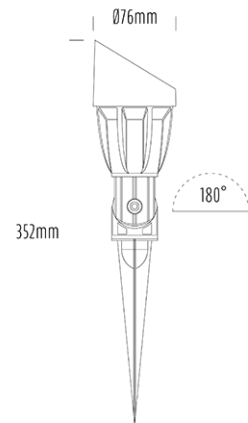

Adjustable Spike Spotlight

SPECIFICATIONS

Product Code	AQL-503
Family	Phoenix
Construction Material	Solid Cast Brass
Cable	900mm Aqualux 2-Core Silicone / PTFE Cable
IP Rating	IP65
Warranty	5 Year Aqualux Warranty

CONFIGURED OPTIONS

Variant Code	AQL-503-B1X007BU40Q
Body Colour	Brushed Chrome
Control Gear	12~24V AC / 24V DC
Rated Power	7W
Nominal Lumens	160 lm
CCT / Colour	Blue 470nm
Optical	40
CRI	00
Other	AqualuxPLUS QuickConnect
Dimming	Optional 10V PWM (DC)

INTRODUCTION

The AQL-503 is one of the most durable and popular fittings available. Cast brass with 4 finish options and with the possibility of drop in MR16 LED globes or integrated CREE LEDs there is a version to suit any design or budget.