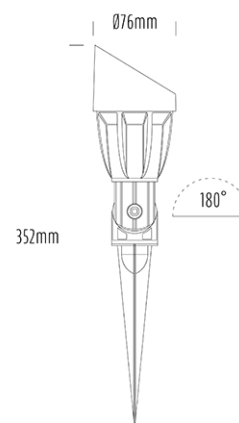

Adjustable Spike Spotlight

SPECIFICATIONS

Product Code	AQL-503
Family	Phoenix
Construction Material	Solid Cast Brass
Cable	900mm Aqualux 2-Core Silicone / PTFE Cable
IP Rating	IP65
Warranty	5 Year Aqualux Warranty

CONFIGURED OPTIONS

Variant Code	AQL-503-B1X007BU25Q
Body Colour	Brushed Chrome
Control Gear	12~24V AC / 24V DC
Rated Power	7W
Nominal Lumens	160 lm
CCT / Colour	Blue 470nm
Optical	25
CRI	00
Other	AqualuxPLUS QuickConnect
Dimming	Optional 10V PWM (DC)

INTRODUCTION

The AQL-503 is one of the most durable and popular fittings available. Cast brass with 4 finish options and with the possibility of drop in MR16 LED globes or integrated CREE LEDs there is a version to suit any design or budget.