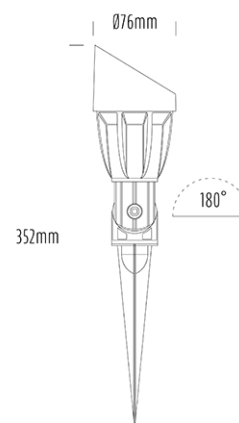

# Adjustable Spike Spotlight

## SPECIFICATIONS

Product Code	AQL-503
Family	Phoenix
Construction Material	Solid Cast Brass
Cable	900mm Aqualux 2-Core Silicone / PTFE Cable
IP Rating	IP65
Warranty	5 Year Aqualux Warranty

## CONFIGURED OPTIONS

Variant Code	AQL-503-B1X0045740Q
Body Colour	Brushed Chrome
Control Gear	12~24V AC / 24V DC
Rated Power	4W
Nominal Lumens	320 lm
CCT / Colour	5700K / 300mA
Optical	40
CRI	80
Other	AqualuxPLUS QuickConnect
Dimming	Optional 10V PWM (DC)

## INTRODUCTION

The AQL-503 is one of the most durable and popular fittings available. Cast brass with 4 finish options and with the possibility of drop in MR16 LED globes or integrated CREE LEDs there is a version to suit any design or budget.