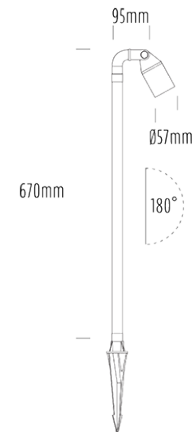

Single Pathlight Spike

SPECIFICATIONS

Product Code	AQL-452
Family	Hydra
Construction Material	Solid Cast Brass
Cable	1m Figure 8 Twin Core
IP Rating	IP65
Warranty	5 Year Aqualux Warranty

CONFIGURED OPTIONS

Variant Code	AQL-452-B2M
Body Colour	Black
Control Gear	MR16
Dimming	Lamp Dependant