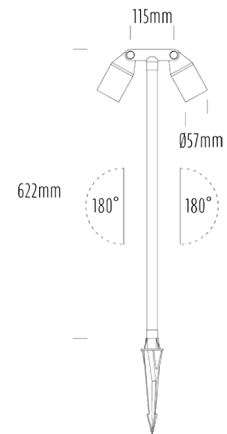

Twin Pathlight Spike

SPECIFICATIONS

Product Code	AQL-451
Family	Hydra
Construction Material	Solid Cast Brass
Cable	1m Figure 8 Twin Core
IP Rating	IP65
Warranty	5 Year Aqualux Warranty

CONFIGURED OPTIONS

Variant Code	AQL-451-B1M
Body Colour	Brushed Chrome
Control Gear	MR16
Dimming	Lamp Dependant