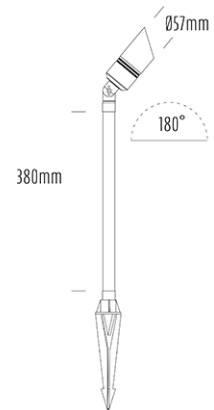

Adjustable Spike Uplight

SPECIFICATIONS

Product Code	AQL-411
Family	Hydra
Construction Material	Solid Cast Brass
Cable	500mm Fig 8 cable
IP Rating	IP65
Warranty	3 Year Aqualux Warranty

CONFIGURED OPTIONS

Variant Code	AQL-411-B2M
Body Colour	Black
Control Gear	MR16
Dimming	Lamp Dependant

INTRODUCTION

Single Head Pathlight 38cm Stem Spike Mount

1300 662 644
sales@aqualux.com.au