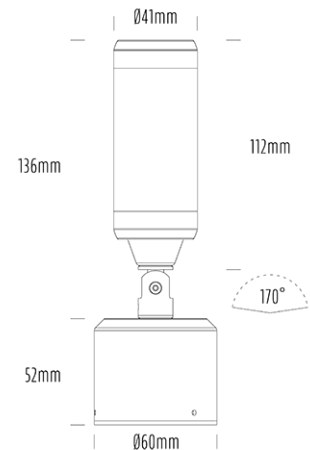

# Surface Mount Spot

## SPECIFICATIONS

|                       |  |
|-----------------------|--|
| Product Code          | AQL-220                                    |
| Family                | Lumena                                     |
| Construction Material | CNC Machined & Anodised Aluminium 6061     |
| Cable                 | 900mm Aqualux 2-Core Silicone / PTFE Cable |
| IP Rating             | IP67                                       |
| Warranty              | 5 Year Aqualux Warranty                    |

## CONFIGURED OPTIONS

|                |                                 |
|----------------|---------------------------------|
| Variant Code   | AQL-220-A4X0075710Q             |
| Body Colour    | Dulux Venerable Silver 9067621K |
| Control Gear   | 12~24V AC / 24V DC              |
| Rated Power    | 7W                              |
| Nominal Lumens | 600 lm                          |
| CCT / Colour   | 5700K / 550mA                   |
| Optical        | 10                              |
| CRI            | 80                              |
| Other          | AqualuxPLUS QuickConnect        |
| Dimming        | Optional 10V PWM (DC)           |