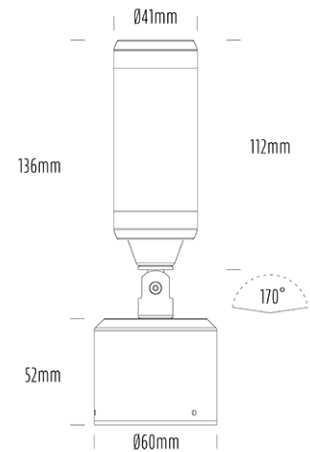

# Surface Mount Spot

## SPECIFICATIONS

Product Code	AQL-220
Family	Lumena
Construction Material	CNC Machined & Anodised Aluminium 6061
Cable	900mm Aqualux 2-Core Silicone / PTFE Cable
IP Rating	IP67
Warranty	5 Year Aqualux Warranty

## CONFIGURED OPTIONS

Variant Code	AQL-220-A3X007RD40Q
Body Colour	Dulux Medium Bronze 9068183K
Control Gear	12~24V AC / 24V DC
Rated Power	7W
Nominal Lumens	280 lm
CCT / Colour	Red 630nm
Optical	40
CRI	00
Other	AqualuxPLUS QuickConnect
Dimming	Optional 10V PWM (DC)