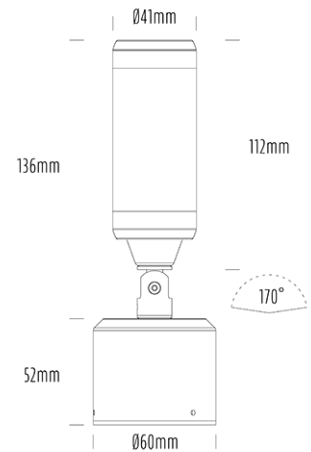

# Surface Mount Spot

## SPECIFICATIONS

Product Code	AQL-220
Family	Lumena
Construction Material	CNC Machined & Anodised Aluminium 6061
Cable	900mm Aqualux 2-Core Silicone / PTFE Cable
IP Rating	IP67
Warranty	5 Year Aqualux Warranty

## INTRODUCTION

Surface mount adjustable spot.

## CONFIGURED OPTIONS

Variant Code	AQL-220-A3X007BU10Q
Body Colour	Dulux Medium Bronze 9068183K
Control Gear	12~24V AC / 24V DC
Rated Power	7W
Nominal Lumens	160 lm
CCT / Colour	Blue 470nm
Optical	10
CRI	00
Other	AqualuxPLUS QuickConnect
Dimming	Optional 10V PWM (DC)