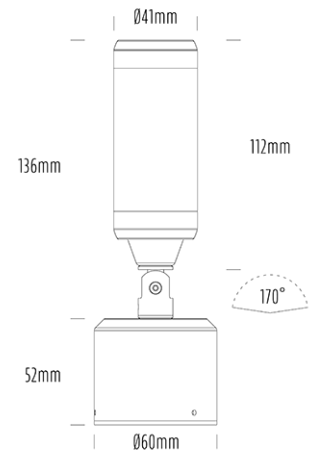

# Surface Mount Spot

## SPECIFICATIONS

Product Code	AQL-220
Family	Lumena
Construction Material	CNC Machined & Anodised Aluminium 6061
Cable	900mm Aqualux 2-Core Silicone / PTFE Cable
IP Rating	IP67
Warranty	5 Year Aqualux Warranty

## CONFIGURED OPTIONS

Variant Code	AQL-220-A3X007AM10Q
Body Colour	Dulux Medium Bronze 9068183K
Control Gear	12~24V AC / 24V DC
Rated Power	7W
Nominal Lumens	320 lm
CCT / Colour	Amber 585nm
Optical	10
CRI	00
Other	AqualuxPLUS QuickConnect
Dimming	Optional 10V PWM (DC)