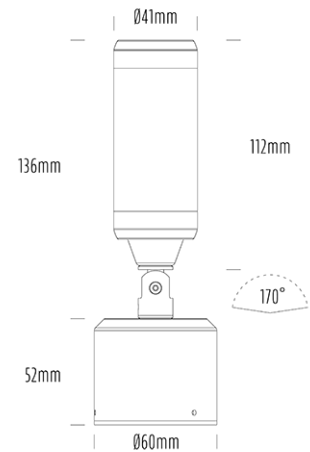

# Surface Mount Spot

## SPECIFICATIONS

Product Code	AQL-220
Family	Lumena
Construction Material	CNC Machined & Anodised Aluminium 6061
Cable	900mm Aqualux 2-Core Silicone / PTFE Cable
IP Rating	IP67
Warranty	5 Year Aqualux Warranty

## CONFIGURED OPTIONS

Variant Code	AQL-220-A2X0073025Q
Body Colour	Dulux Black Ace 9069116F
Control Gear	12~24V AC / 24V DC
Rated Power	7W
Nominal Lumens	550 lm
CCT / Colour	3000K / 550mA
Optical	25
CRI	90
Other	AqualuxPLUS QuickConnect
Dimming	Optional 10V PWM (DC)