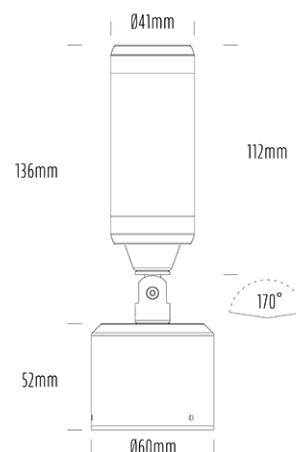

# Surface Mount Spot

## SPECIFICATIONS

Product Code	AQL-220
Family	Lumena
Construction Material	CNC Machined & Anodised Aluminium 6061
Cable	900mm Aqualux 2-Core Silicone / PTFE Cable
IP Rating	IP67
Warranty	5 Year Aqualux Warranty

## CONFIGURED OPTIONS

Variant Code	AQL-220-A2X0072740Q
Body Colour	Dulux Black Ace 9069116F
Control Gear	12~24V AC / 24V DC
Rated Power	7W
Nominal Lumens	550 lm
CCT / Colour	2700K / 550mA
Optical	40
CRI	90
Other	AqualuxPLUS QuickConnect
Dimming	Optional 10V PWM (DC)