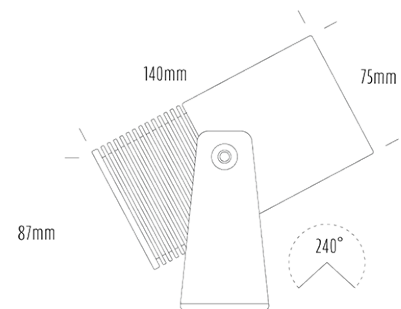

Spotlight

SPECIFICATIONS

Product Code	AQL-180
Family	LumenaPro
Construction Material	CNC Machined Aluminium
IP Rating	IP67
Warranty	5 Year Aqualux Warranty

CONFIGURED OPTIONS

Variant Code	AQL-180-A3Z020Z435Q
Body Colour	Dulux Medium Bronze 9068183K
Control Gear	24V DC RGBW
Rated Power	20W
Nominal Lumens	1090 lm
CCT / Colour	20W RGB+6500K
Optical	35
CRI	80
Other	AqualuxPLUS QuickConnect
Dimming	4CH Low-Side PWM

INTRODUCTION

The AQL-180 is a high-output projector designed for architectural and commercial lighting applications. Available in White or RGBW options with advanced colour mixing optics, the AQL-180 is perfect for the dynamic RGB illumination of a variety of external facades and features.

1300 662 644
sales@aqualux.com.au