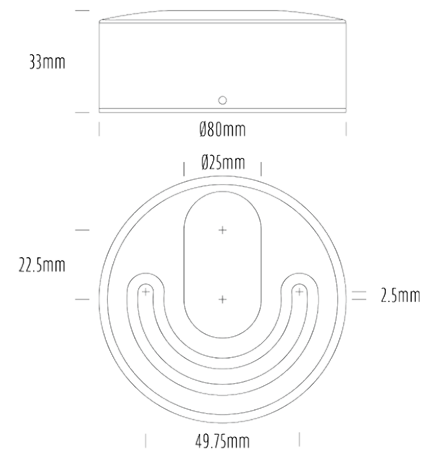

Pucklight

SPECIFICATIONS

Product Code	AQL-175
Family	Lumena
Construction Material	CNC Machined & Anodised Aluminium 6061
Cable	1M Aqualux PLUS QuickConnect
IP Rating	IP67
Warranty	5 Year Aqualux Warranty

CONFIGURED OPTIONS

Variant Code	AQL-175-A4X0072740S
Body Colour	Dulux Venerable Silver 9067621K
Control Gear	12~24V AC / 24V DC
Rated Power	7W
Nominal Lumens	550 lm
CCT / Colour	2700K / 550mA
Optical	40
CRI	90
Other	1m Aqualux Cable
Dimming	Optional 10V PWM (DC)