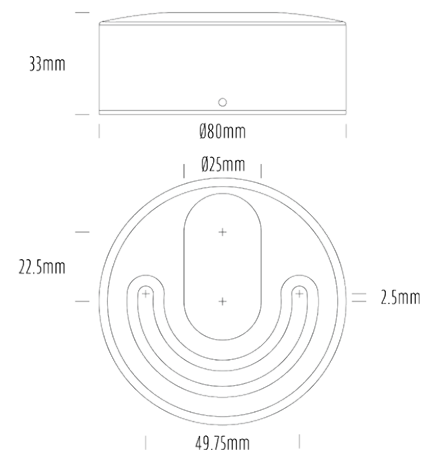

Pucklight

SPECIFICATIONS

Product Code	AQL-175
Family	Lumena
Construction Material	CNC Machined & Anodised Aluminium 6061
Cable	1M Aqualux PLUS QuickConnect
IP Rating	IP67
Warranty	5 Year Aqualux Warranty

CONFIGURED OPTIONS

Variant Code	AQL-175-A3X0042710S
Body Colour	Dulux Medium Bronze 9068183K
Control Gear	12~24V AC / 24V DC
Rated Power	4W
Nominal Lumens	300 lm
CCT / Colour	2700K / 300mA
Optical	10
CRI	90
Other	1m Aqualux Cable
Dimming	Optional 10V PWM (DC)