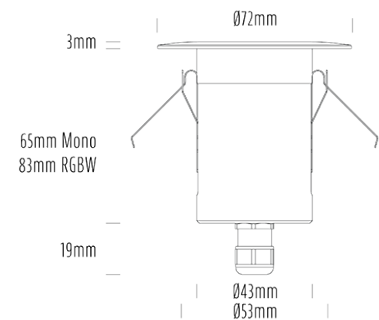

Decklight

SPECIFICATIONS

Product Code	AQL-155
Family	Lumena
Construction Material	CNC Machined & Anodised Aluminium 6061
Cable	1M Aqualux PLUS QuickConnect
IP Rating	IP67
Warranty	5 Year Aqualux Warranty

CONFIGURED OPTIONS

Variant Code	AQL-155-A4X0045710Q
Body Colour	Dulux Venerable Silver 9067621K
Control Gear	12~24V AC / 24V DC
Rated Power	4W
Nominal Lumens	320 lm
CCT / Colour	5700K / 300mA
Optical	10
CRI	80
Other	AqualuxPLUS QuickConnect
Dimming	Optional 10V PWM (DC)