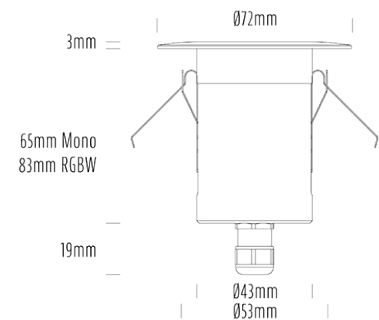

Decklight

SPECIFICATIONS

Product Code	AQL-155
Family	Lumena
Construction Material	CNC Machined & Anodised Aluminium 6061
Cable	1M Aqualux PLUS QuickConnect
IP Rating	IP67
Warranty	5 Year Aqualux Warranty

CONFIGURED OPTIONS

Variant Code	AQL-155-A3X007RDA1Q
Body Colour	Dulux Medium Bronze 9068183K
Control Gear	12~24V AC / 24V DC
Rated Power	7W
Nominal Lumens	280 lm
CCT / Colour	Red 630nm
Optical	A1
CRI	00
Other	AqualuxPLUS QuickConnect
Dimming	Optional 10V PWM (DC)