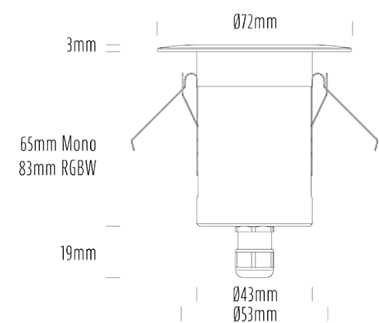

Decklight

SPECIFICATIONS

Product Code	AQL-155
Family	Lumena
Construction Material	CNC Machined & Anodised Aluminium 6061
Cable	1M Aqualux PLUS QuickConnect
IP Rating	IP67
Warranty	5 Year Aqualux Warranty

CONFIGURED OPTIONS

Variant Code	AQL-155-A3X007RD40Q
Body Colour	Dulux Medium Bronze 9068183K
Control Gear	12~24V AC / 24V DC
Rated Power	7W
Nominal Lumens	280 lm
CCT / Colour	Red 630nm
Optical	40
CRI	00
Other	AqualuxPLUS QuickConnect
Dimming	Optional 10V PWM (DC)