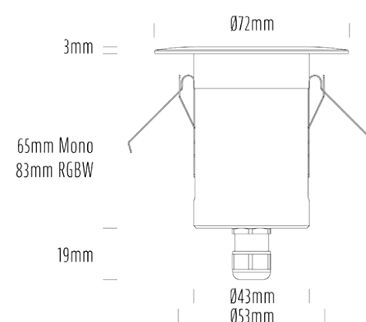

## SPECIFICATIONS

Product Code	AQL-155
Family	Lumena
Construction Material	CNC Machined & Anodised Aluminium 6061
Cable	1M Aqualux PLUS QuickConnect
IP Rating	IP67
Warranty	5 Year Aqualux Warranty