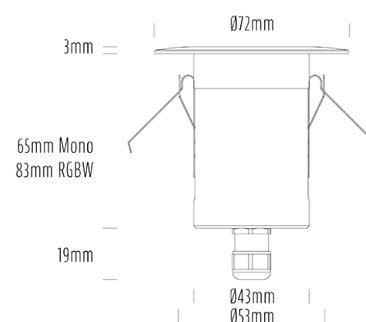

Decklight

SPECIFICATIONS

Product Code	AQL-155
Family	Lumena
Construction Material	CNC Machined & Anodised Aluminium 6061
Cable	1M Aqualux PLUS QuickConnect
IP Rating	IP67
Warranty	5 Year Aqualux Warranty

CONFIGURED OPTIONS

Variant Code	AQL-155-A3X007BU10Q
Body Colour	Dulux Medium Bronze 9068183K
Control Gear	12~24V AC / 24V DC
Rated Power	7W
Nominal Lumens	160 lm
CCT / Colour	Blue 470nm
Optical	10
CRI	00
Other	AqualuxPLUS QuickConnect
Dimming	Optional 10V PWM (DC)