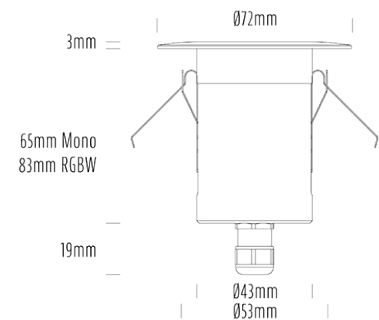

Decklight

SPECIFICATIONS

Product Code	AQL-155
Family	Lumena
Construction Material	CNC Machined & Anodised Aluminium 6061
Cable	1M Aqualux PLUS QuickConnect
IP Rating	IP67
Warranty	5 Year Aqualux Warranty

CONFIGURED OPTIONS

Variant Code	AQL-155-A3X0075710Q
Body Colour	Dulux Medium Bronze 9068183K
Control Gear	12~24V AC / 24V DC
Rated Power	7W
Nominal Lumens	600 lm
CCT / Colour	5700K / 550mA
Optical	10
CRI	80
Other	AqualuxPLUS QuickConnect
Dimming	Optional 10V PWM (DC)