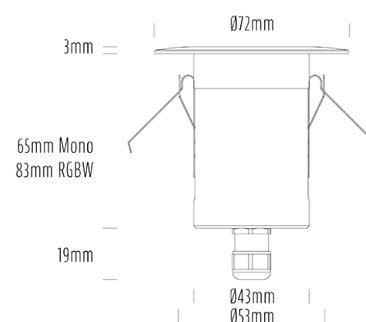

Decklight

SPECIFICATIONS

Product Code	AQL-155
Family	Lumena
Construction Material	CNC Machined & Anodised Aluminium 6061
Cable	1M Aqualux PLUS QuickConnect
IP Rating	IP67
Warranty	5 Year Aqualux Warranty

CONFIGURED OPTIONS

Variant Code	AQL-155-A3X00427DFQ
Body Colour	Dulux Medium Bronze 9068183K
Control Gear	12~24V AC / 24V DC
Rated Power	4W
Nominal Lumens	300 lm
CCT / Colour	2700K / 300mA
Optical	DF
CRI	90
Other	AqualuxPLUS QuickConnect
Dimming	Optional 10V PWM (DC)