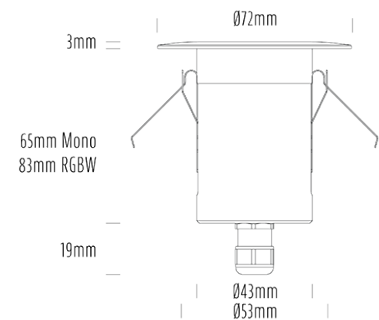

## SPECIFICATIONS

Product Code	AQL-155
Family	Lumena
Construction Material	CNC Machined & Anodised Aluminium 6061
Cable	1M Aqualux PLUS QuickConnect
IP Rating	IP67
Warranty	5 Year Aqualux Warranty

## CONFIGURED OPTIONS

Variant Code	AQL-155-A3D00757A1Q
Body Colour	Dulux Medium Bronze 9068183K
Control Gear	24VAC Triac Dimmable
Rated Power	7W
Nominal Lumens	600 lm
CCT / Colour	5700K / 550mA
Optical	A1
CRI	80
Other	AqualuxPLUS QuickConnect
Dimming	Yes, TRIAC Primary Side