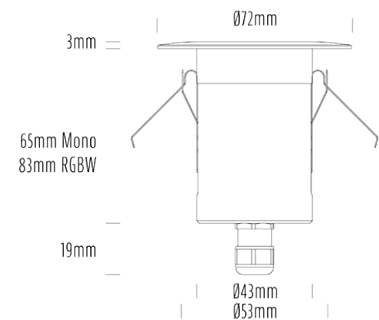

Decklight

SPECIFICATIONS

Product Code	AQL-155
Family	Lumena
Construction Material	CNC Machined & Anodised Aluminium 6061
Cable	1M Aqualux PLUS QuickConnect
IP Rating	IP67
Warranty	5 Year Aqualux Warranty

CONFIGURED OPTIONS

Variant Code	AQL-155-A3D0073040Q
Body Colour	Dulux Medium Bronze 9068183K
Control Gear	24VAC Triac Dimmable
Rated Power	7W
Nominal Lumens	550 lm
CCT / Colour	3000K / 550mA
Optical	40
CRI	90
Other	AqualuxPLUS QuickConnect
Dimming	Yes, TRIAC Primary Side