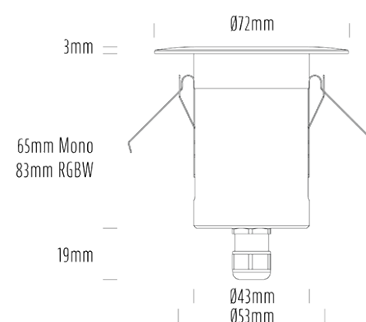

Decklight

SPECIFICATIONS

Product Code	AQL-155
Family	Lumena
Construction Material	CNC Machined & Anodised Aluminium 6061
Cable	1M Aqualux PLUS QuickConnect
IP Rating	IP67
Warranty	5 Year Aqualux Warranty

CONFIGURED OPTIONS

Variant Code	AQL-155-A2X007BUDFQ
Body Colour	Dulux Black Ace 9069116F
Control Gear	12~24V AC / 24V DC
Rated Power	7W
Nominal Lumens	160 lm
CCT / Colour	Blue 470nm
Optical	DF
CRI	00
Other	AqualuxPLUS QuickConnect
Dimming	Optional 10V PWM (DC)