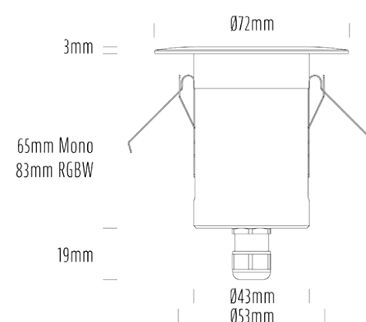

Decklight

SPECIFICATIONS

Product Code	AQL-155
Family	Lumena
Construction Material	CNC Machined & Anodised Aluminium 6061
Cable	1M Aqualux PLUS QuickConnect
IP Rating	IP67
Warranty	5 Year Aqualux Warranty

CONFIGURED OPTIONS

Variant Code	AQL-155-A2X00730DFQ
Body Colour	Dulux Black Ace 9069116F
Control Gear	12~24V AC / 24V DC
Rated Power	7W
Nominal Lumens	550 lm
CCT / Colour	3000K / 550mA
Optical	DF
CRI	90
Other	AqualuxPLUS QuickConnect
Dimming	Optional 10V PWM (DC)