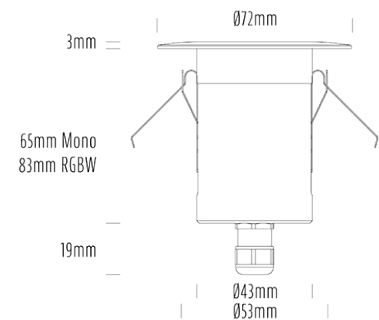

Decklight

SPECIFICATIONS

Product Code	AQL-155
Family	Lumena
Construction Material	CNC Machined & Anodised Aluminium 6061
Cable	1M Aqualux PLUS QuickConnect
IP Rating	IP67
Warranty	5 Year Aqualux Warranty

CONFIGURED OPTIONS

Variant Code	AQL-155-A2X0045710Q
Body Colour	Dulux Black Ace 9069116F
Control Gear	12~24V AC / 24V DC
Rated Power	4W
Nominal Lumens	320 lm
CCT / Colour	5700K / 300mA
Optical	10
CRI	80
Other	AqualuxPLUS QuickConnect
Dimming	Optional 10V PWM (DC)