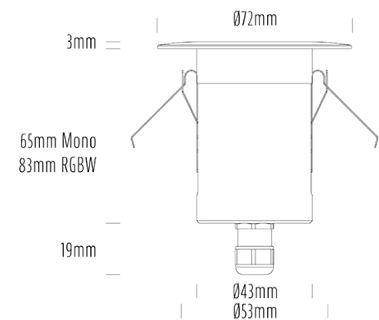

Decklight

SPECIFICATIONS

Product Code	AQL-155
Family	Lumena
Construction Material	CNC Machined & Anodised Aluminium 6061
Cable	1M Aqualux PLUS QuickConnect
IP Rating	IP67
Warranty	5 Year Aqualux Warranty

CONFIGURED OPTIONS

Variant Code	AQL-155-A2X0043040Q
Body Colour	Dulux Black Ace 9069116F
Control Gear	12~24V AC / 24V DC
Rated Power	4W
Nominal Lumens	300 lm
CCT / Colour	3000K / 300mA
Optical	40
CRI	90
Other	AqualuxPLUS QuickConnect
Dimming	Optional 10V PWM (DC)