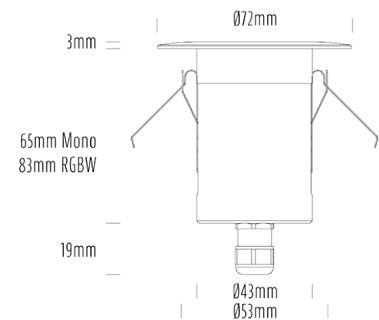

Decklight

SPECIFICATIONS

Product Code	AQL-155
Family	Lumena
Construction Material	CNC Machined & Anodised Aluminium 6061
Cable	1M Aqualux PLUS QuickConnect
IP Rating	IP67
Warranty	5 Year Aqualux Warranty

CONFIGURED OPTIONS

Variant Code	AQL-155-A2D007GN25Q
Body Colour	Dulux Black Ace 9069116F
Control Gear	24VAC Triac Dimmable
Rated Power	7W
Nominal Lumens	420 lm
CCT / Colour	Green 530nm
Optical	25
CRI	00
Other	AqualuxPLUS QuickConnect
Dimming	Yes, TRIAC Primary Side