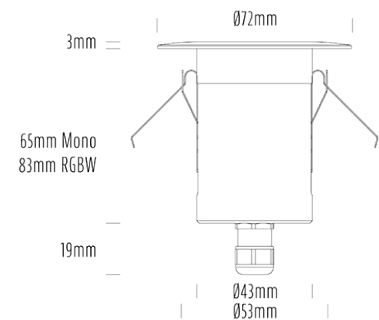

Decklight

SPECIFICATIONS

Product Code	AQL-155
Family	Lumena
Construction Material	CNC Machined & Anodised Aluminium 6061
Cable	1M Aqualux PLUS QuickConnect
IP Rating	IP67
Warranty	5 Year Aqualux Warranty

CONFIGURED OPTIONS

Variant Code	AQL-155-A1X00457A2Q
Body Colour	Satin Chrome Anodize
Control Gear	12~24V AC / 24V DC
Rated Power	4W
Nominal Lumens	320 lm
CCT / Colour	5700K / 300mA
Optical	A2
CRI	80
Other	AqualuxPLUS QuickConnect
Dimming	Optional 10V PWM (DC)