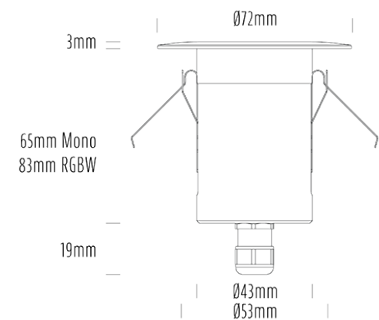

Decklight

SPECIFICATIONS

Product Code	AQL-155
Family	Lumena
Construction Material	CNC Machined & Anodised Aluminium 6061
Cable	1M Aqualux PLUS QuickConnect
IP Rating	IP67
Warranty	5 Year Aqualux Warranty

CONFIGURED OPTIONS

Variant Code	AQL-155-A1D007RDDFQ
Body Colour	Satin Chrome Anodize
Control Gear	24VAC Triac Dimmable
Rated Power	7W
Nominal Lumens	280 lm
CCT / Colour	Red 630nm
Optical	DF
CRI	00
Other	AqualuxPLUS QuickConnect
Dimming	Yes, TRIAC Primary Side