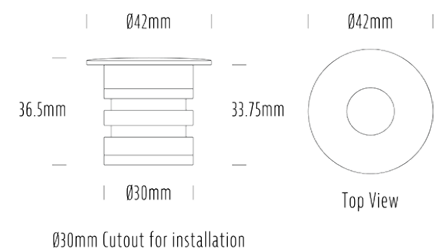

Micro Uplight

SPECIFICATIONS

| | |
|-----------------------|--|
| Product Code | AQL-152 |
| Family | Lumena |
| Construction Material | Solid Cast Brass, CNC Machined Aluminium |
| IP Rating | IP67 |
| Warranty | 5 Year Aqualux Warranty |

CONFIGURED OPTIONS

| | |
|----------------|--------------------------|
| Variant Code | AQL-152-B1X002RD15Q |
| Body Colour | Brushed Chrome |
| Control Gear | 12~24V AC / 24V DC |
| Rated Power | 2W |
| Nominal Lumens | 80 lm |
| CCT / Colour | Red / 500mA |
| Optical | 15 |
| CRI | NA |
| Other | AqualuxPLUS QuickConnect |
| Dimming | Optional 10V PWM (DC) |