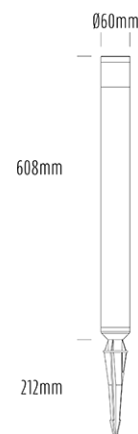

Spike Bollard

SPECIFICATIONS

Product Code	AQL-135
Family	Lumena
Construction Material	CNC Machined & Anodised Aluminium 6061
Cable	1M Aqualux PLUS QuickConnect
IP Rating	IP65
Warranty	5 Year Aqualux Warranty

CONFIGURED OPTIONS

Variant Code	AQL-135-A4X00430DCQ
Body Colour	Dulux Venerable Silver 9067621K
Control Gear	12~24V AC / 24V DC
Rated Power	4W
Nominal Lumens	300 lm
CCT / Colour	3000K / 300mA
Optical	DC
CRI	90
Other	AqualuxPLUS QuickConnect
Dimming	Optional 10V PWM (DC)

INTRODUCTION

The AQL-135 is a 600mm Mini-Bollard perfect for pathway & entrance way illumination. Durable ABS spike ensures good stability in many soil types.

1300 662 644
sales@aqualux.com.au