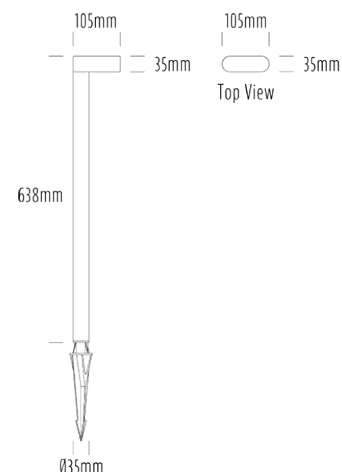

Fixed pathlight

SPECIFICATIONS

Product Code	AQL-120
Family	Lumena
Construction Material	CNC Machined Aluminium
IP Rating	IP65
Warranty	5 Year Aqualux Warranty

CONFIGURED OPTIONS

Variant Code	AQL-120-A4Z010Z2DFQ
Body Colour	Dulux Venerable Silver 9067621K
Control Gear	24V DC RGBW
Rated Power	10W
Nominal Lumens	555 lm
CCT / Colour	RGB+3000K
Optical	DF
CRI	80
Other	AqualuxPLUS QuickConnect
Dimming	4CH Low-Side PWM

INTRODUCTION

The AQL-120 is a minimalist offset path light, with an integrated LED and diffuse glass cover for spreading light evenly and smoothly across a pathway. Available October 2020.

1300 662 644
sales@aqualux.com.au