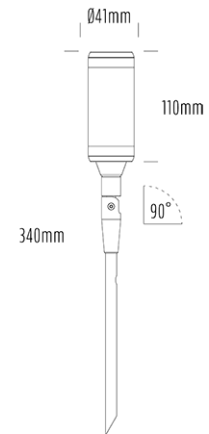

Adjustable Uplight

SPECIFICATIONS

Product Code	AQL-115
Family	Lumena
Construction Material	CNC Machined & Anodised Aluminium 6061
Cable	1m Quick Connect Tail with Y-Adapter
IP Rating	IP67
Warranty	5 Year Aqualux Warranty

CONFIGURED OPTIONS

Variant Code	AQL-115-A4X0042740Q
Body Colour	Dulux Venerable Silver 9067621K
Control Gear	12~24V AC / 24V DC
Rated Power	4W
Nominal Lumens	300 lm
CCT / Colour	2700K / 300mA
Optical	40
CRI	90
Other	AqualuxPLUS QuickConnect
Dimming	Optional 10V PWM (DC)